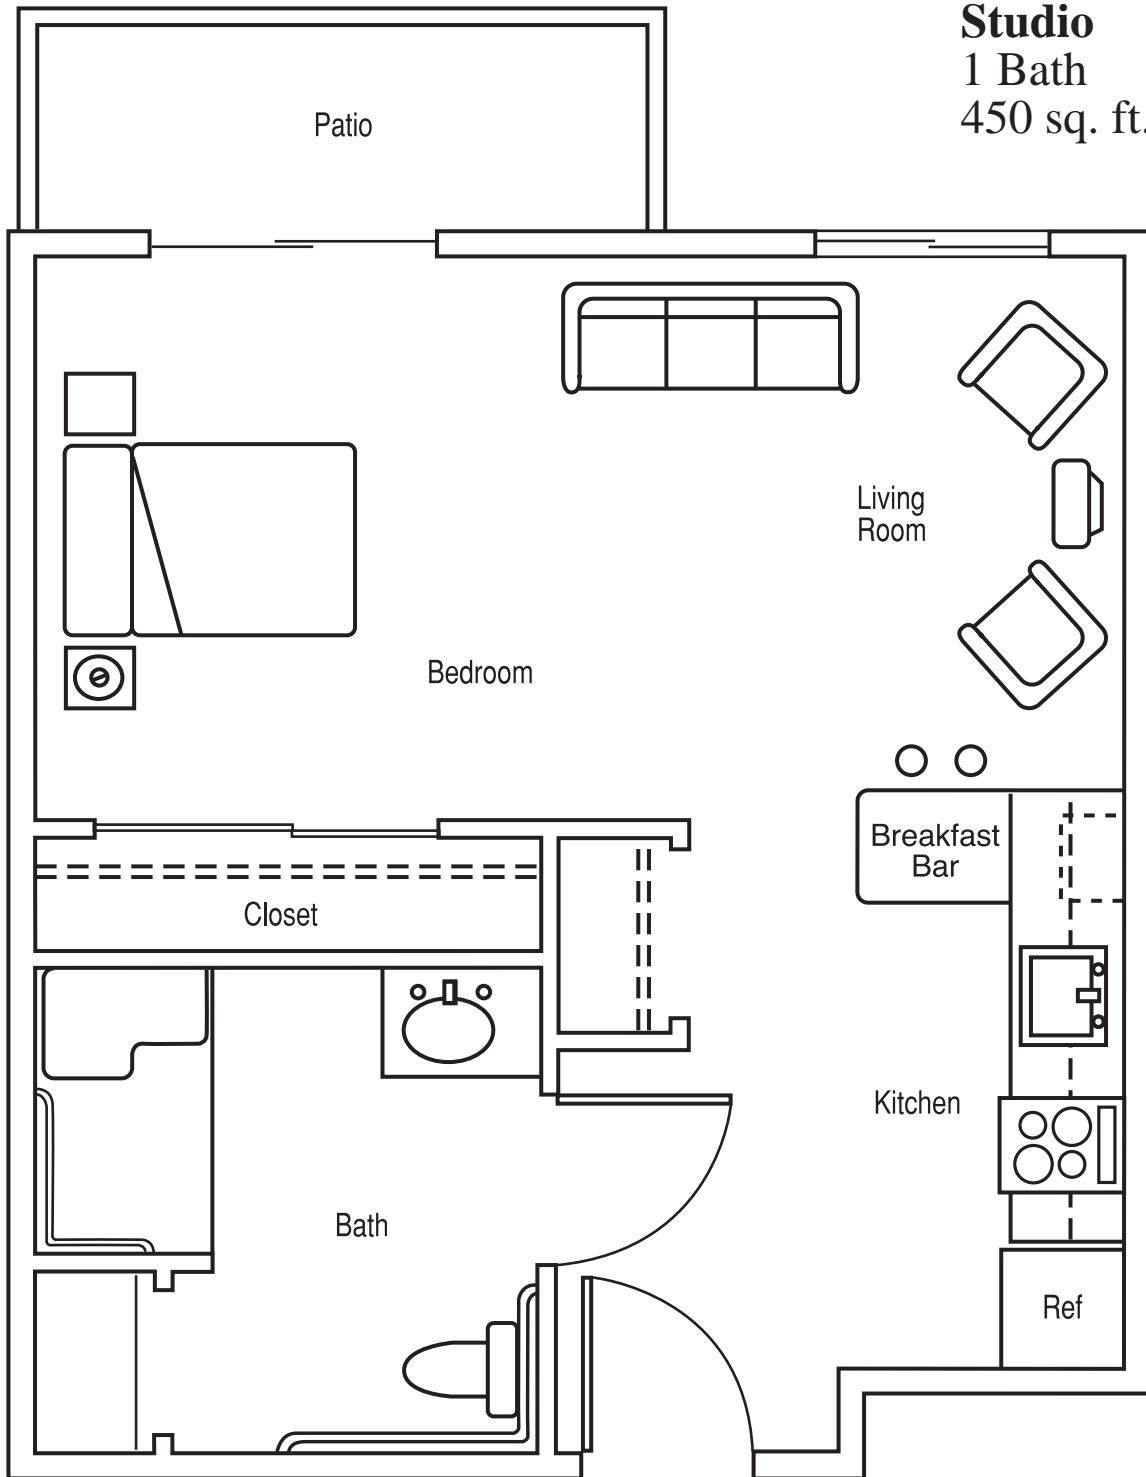

Studio
1 Bath
450 sq. ft.

(360) 755-5550
400 Gilkey Road • Burlington, WA 98233