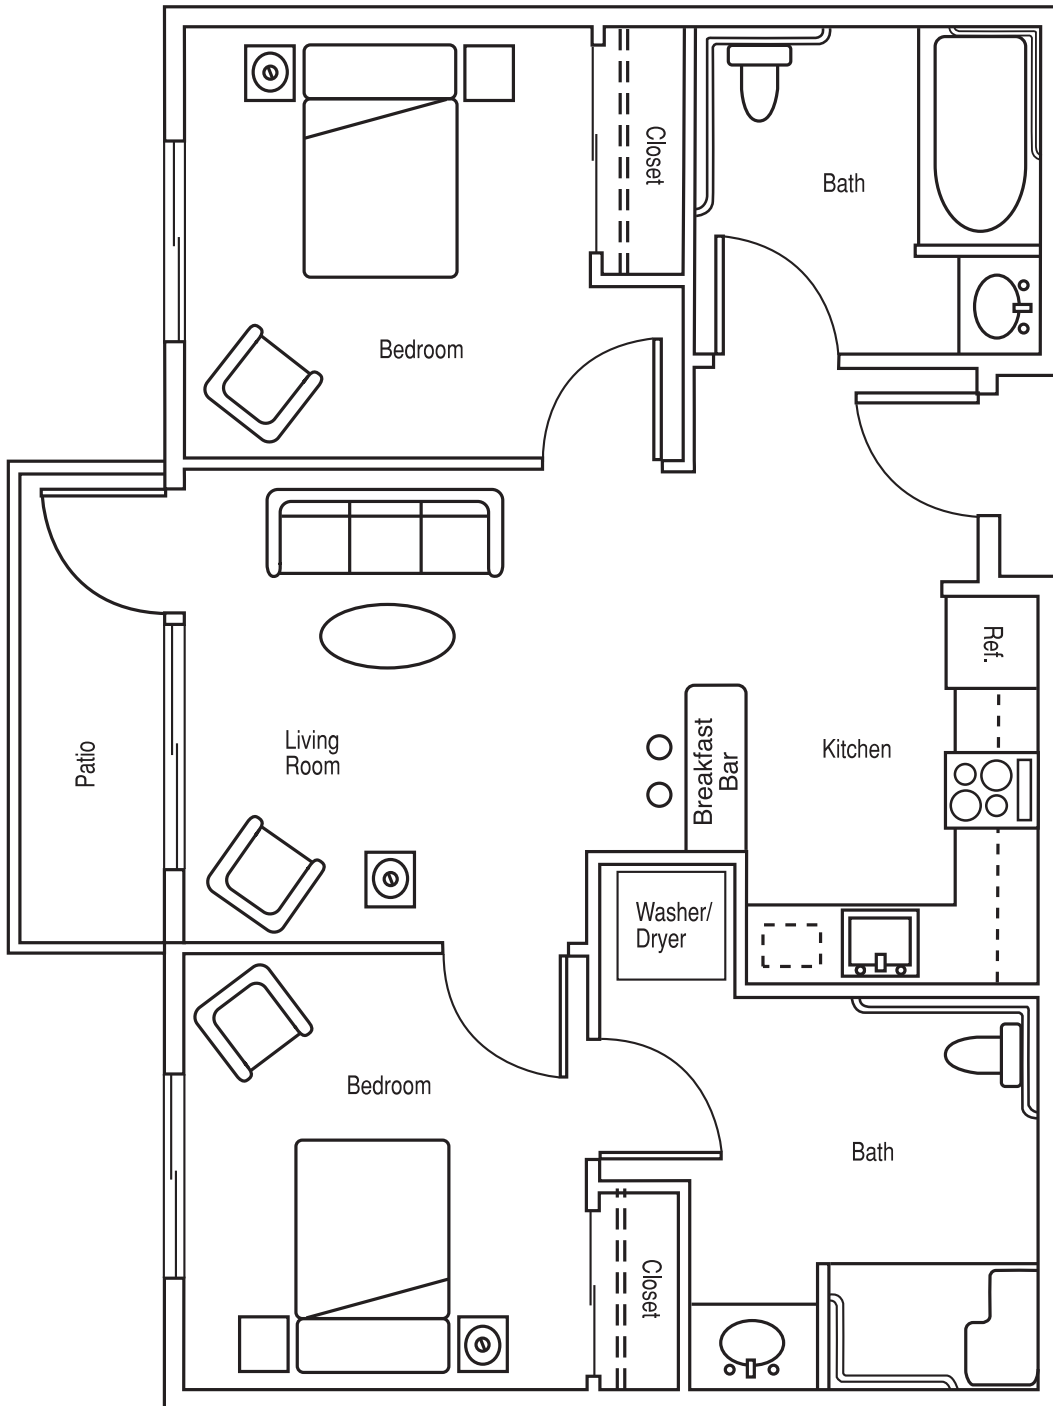

**Two Bedroom**  
2 Bedroom, 2 Bath  
750 sq. ft.

**(360) 755-5550**  
400 Gilkey Road • Burlington, WA 98233