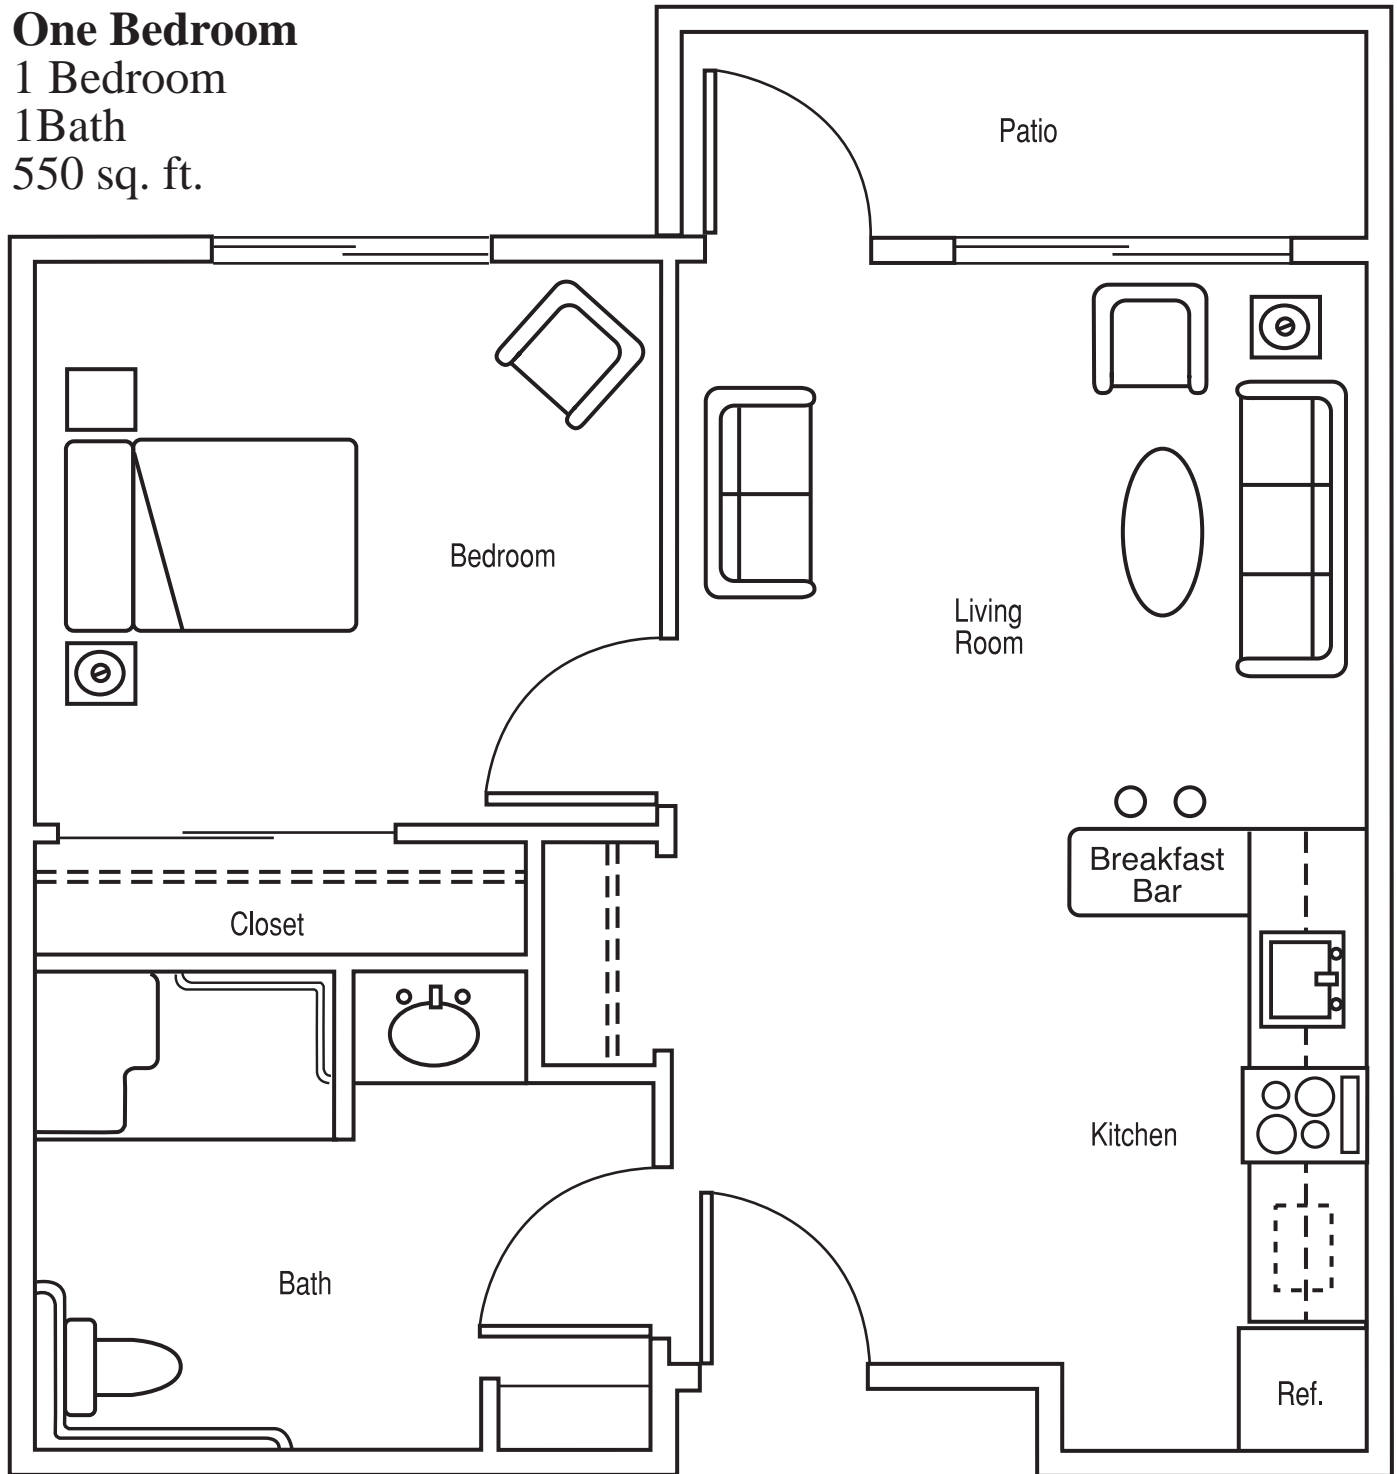

One Bedroom

1 Bedroom

1 Bath

550 sq. ft.

(360) 755-5550

400 Gilkey Road • Burlington, WA 98233