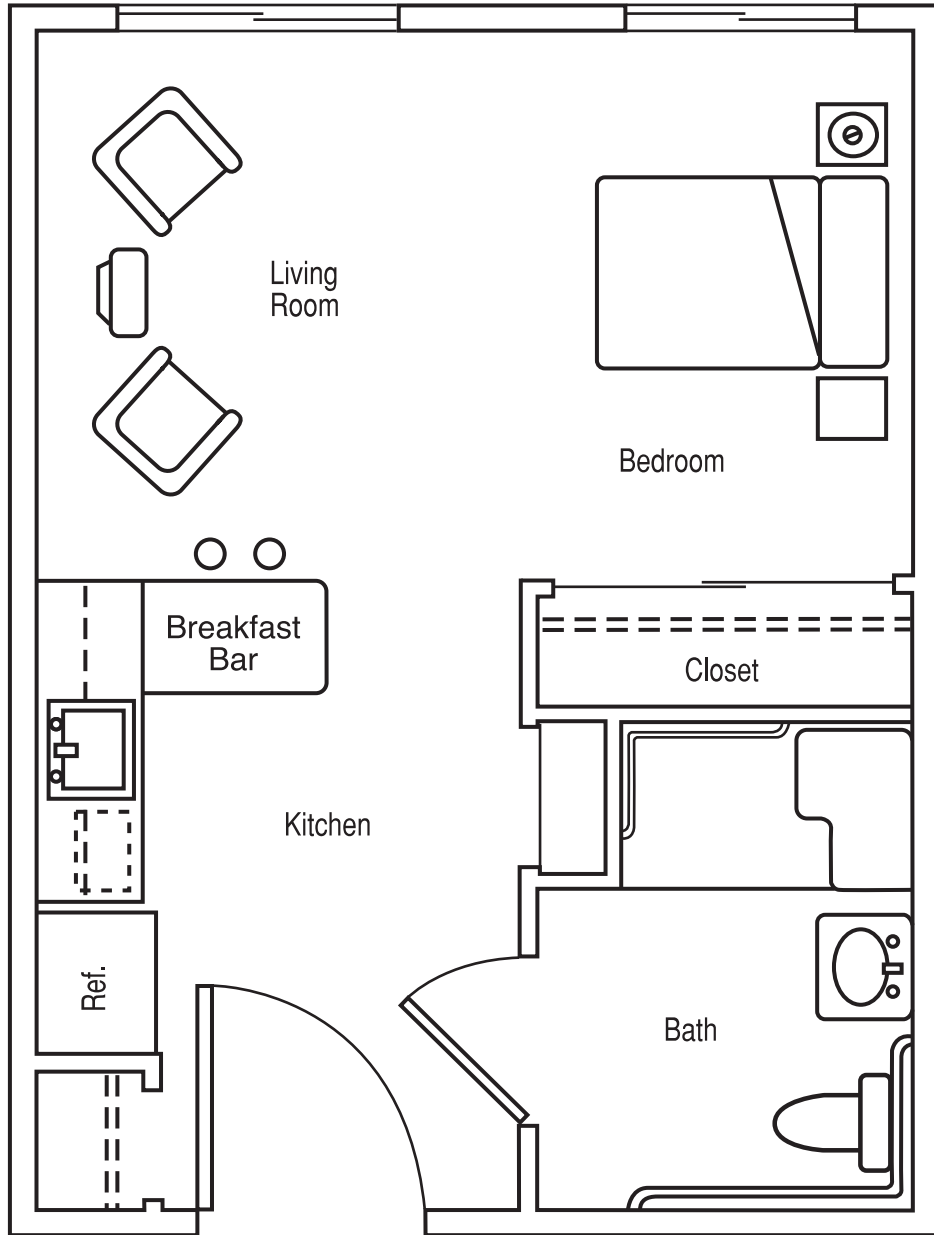

**Studio**  
1 Bath  
350 sq. ft.

**(360) 755-5550**

400 Gilkey Road • Burlington, WA 98233