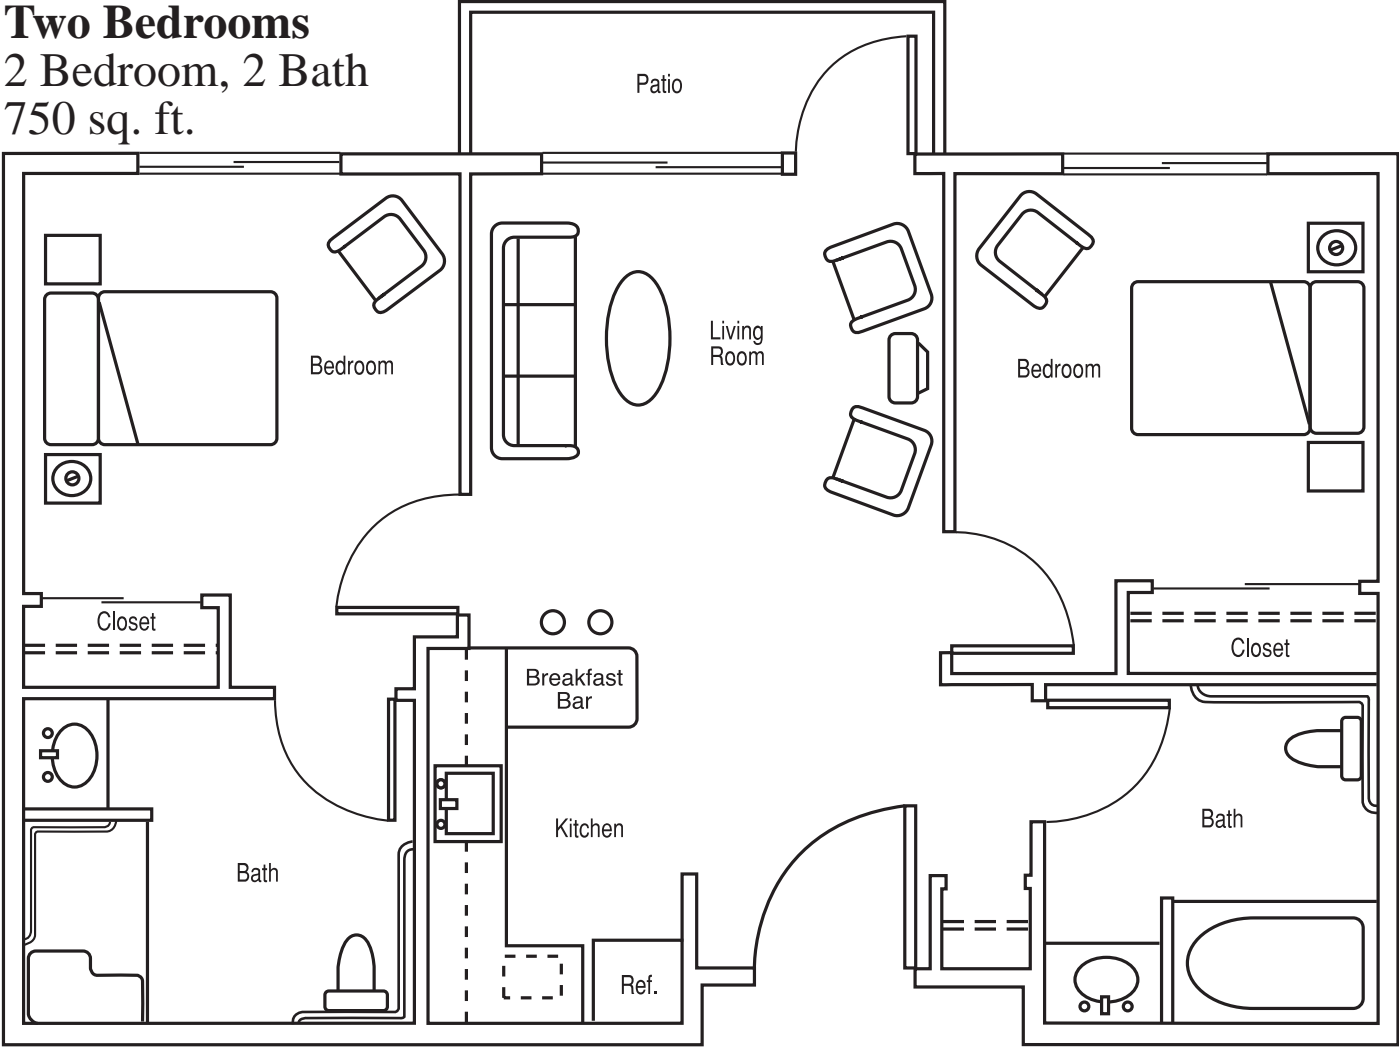

**Two Bedrooms**  
2 Bedroom, 2 Bath  
750 sq. ft.

**(360) 755-5550**  
400 Gilkey Road • Burlington, WA 98233