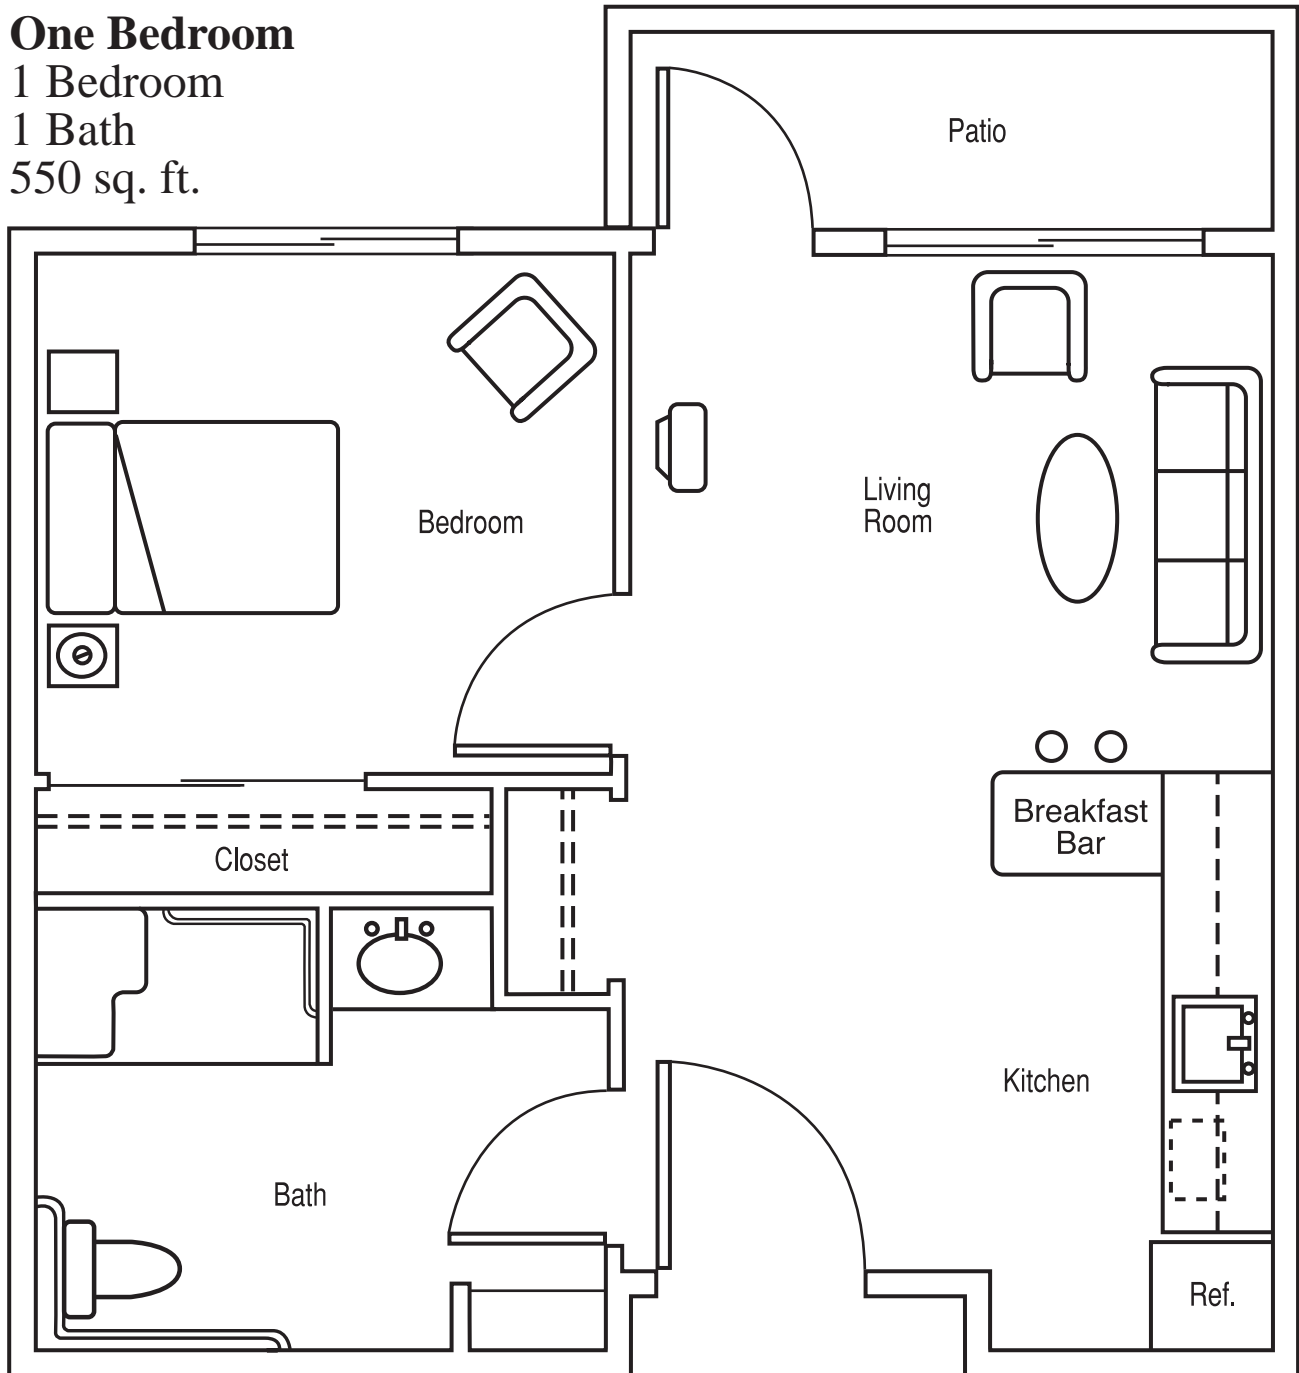

One Bedroom

1 Bedroom

1 Bath

550 sq. ft.

(360) 755-5550

400 Gilkey Road • Burlington, WA 98233